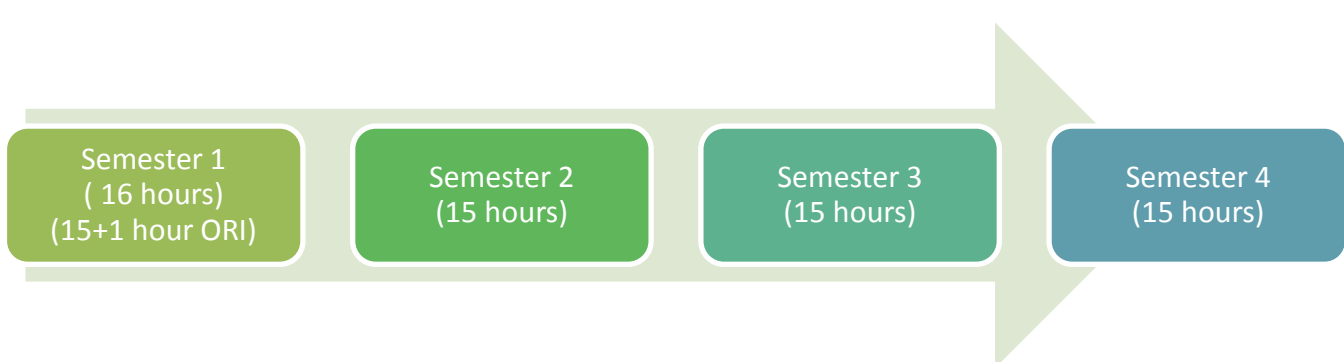

# Associate in Science Degree (61-64 hours) CATALOG: 2013-2014

## Option #3 for Minimum Hours: 61

- Lifetime limit of 12 full-time semesters for Pell grants
- Pell grant monies allotted for each semester (\$2865), 15 hours is \$2100 for tuition and fees.
- Recommend that transfer students especially consider the benefits of taking more than the minimum
- Recommend that students consider taking out a small loan for the summer semesters to finish even earlier