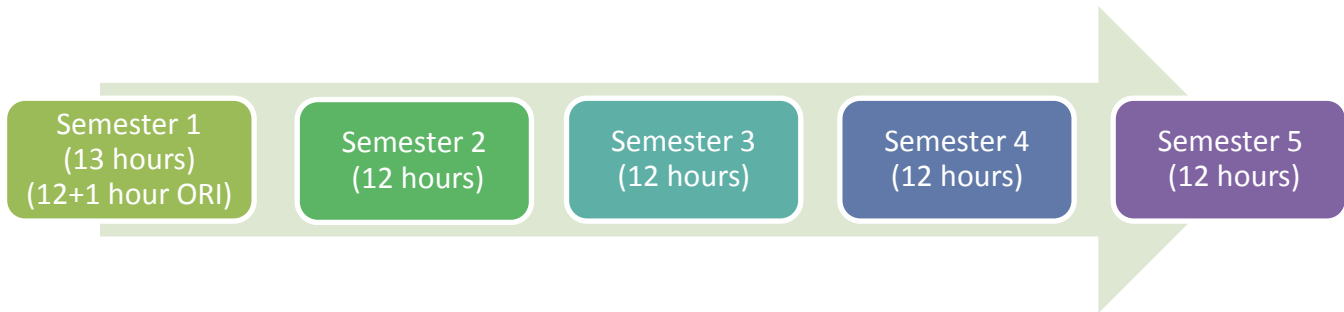

Associate in Science Degree (61-64 hours) CATALOG: 2013-2014

Option #1 for Minimum Hours: 61